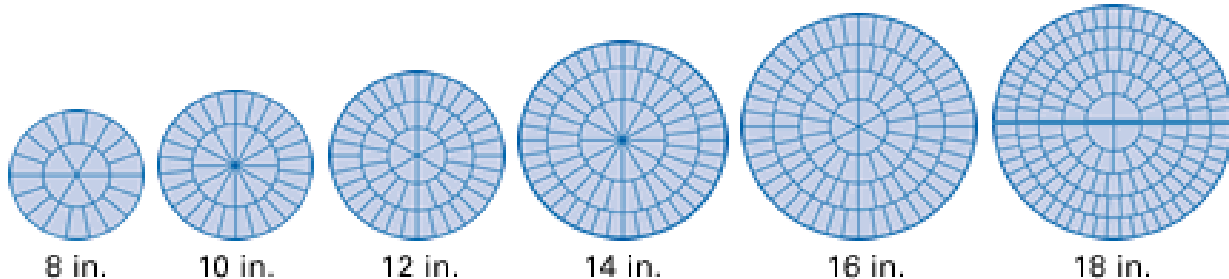

430 W. 21st Street  
 Holland, MI 49423  
 (616) 796-0223  
 WWW.POSIES-PLANS-PICS.COM

Pan Shape	Size	Servings 2 layer
Oval	7 3/4" x 5 3/8"	13
	10 3/4" x 7 7/8"	26
	13 1/2" x 9 7/8"	45
	16 1/2" x 12 3/8"	70

Round	Size	Servings 2 layer
Round	6"	12
	8"	24
	9"	32
	10"	38
	12"	56
	14"	78
	16"	100

Square	Size	Servings 2 layer
Square	6"	18
	8"	32
	10"	50
	12"	72
	14"	98
	16"	128
	18"	162

**WEDDING CAKE DELIVERY AND SET UP IS AN ADDITIONAL \$50.00**

To maximize your servings, slices should measure 1" by 2".