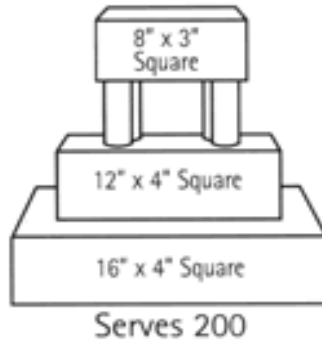

430 W. 21st Street  
 Holland, MI 49423  
 (616) 796-0223  
 WWW.POSIES-PLANS-PICS.COM

Pan Shape	Size	Servings 2 layer
Oval	7 3/4" x 5 3/8"	13
	10 3/4" x 7 7/8"	26
	13 1/2" x 9 7/8"	45
	16 1/2" x 12 3/8"	70

Round	Size	Servings 2 layer
Round	6"	12
	8"	24
	9"	32
	10"	38
	12"	56
	14"	78
	16"	100

Square	Size	Servings 2 layer
Square	6"	18
	8"	32
	10"	50
	12"	72
	14"	98
	16"	128
	18"	162

**WEDDING CAKE DELIVERY AND SET UP IS AN ADDITIONAL \$50.00**

To maximize your servings, slices should measure 1" by 2".