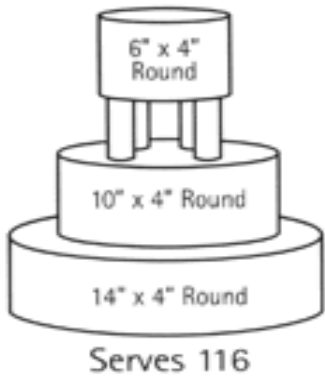

430 W. 21st Street  
 Holland, MI 49423  
 (616) 796-0223  
 WWW.POSIES-PLANS-PICS.COM

Pan Shape	Size	Servings 2 layer
Oval	7 3/4" x 5 3/8"	13
	10 3/4" x 7 7/8"	26
	13 1/2" x 9 7/8"	45
	16 1/2" x 12 3/8"	70

Round	Size	Servings 2 layer
Round	6"	12
	8"	24
	9"	32
	10"	38
	12"	56
	14"	78
	16"	100

Square	Size	Servings 2 layer
Square	6"	18
	8"	32
	10"	50
	12"	72
	14"	98
	16"	128
	18"	162

**WEDDING CAKE DELIVERY AND SET UP IS AN ADDITIONAL \$50.00**

To maximize your servings, slices should measure 1" by 2".